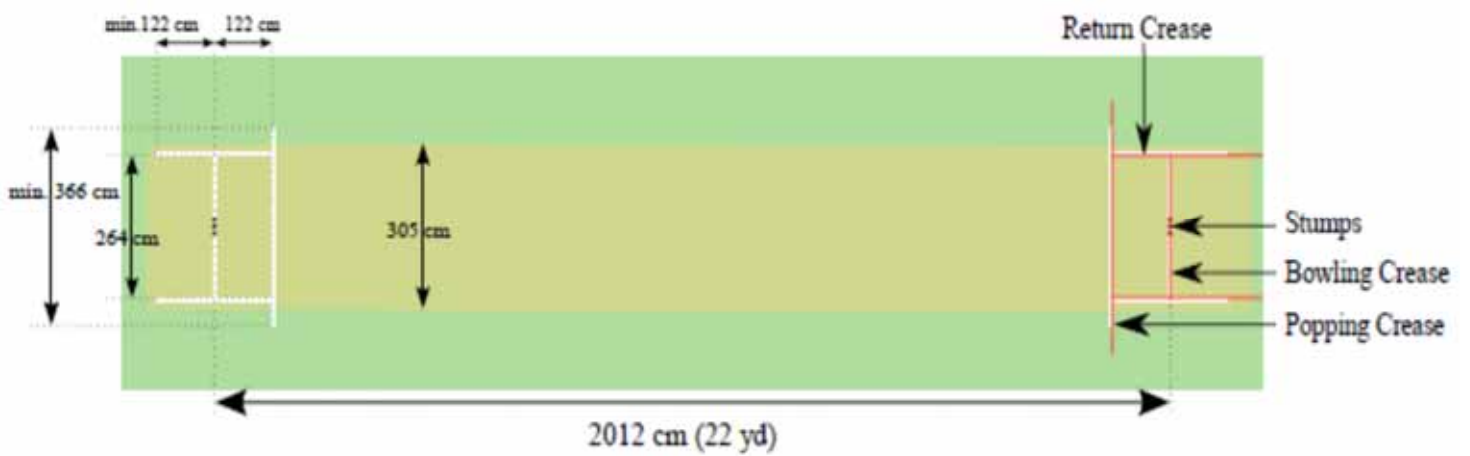

Cricket Wicket Soils

YOUR "ONE-STOP" SOURCE FOR AMERICA'S BASEBALL, SOFTBALL & SPORTS SURFACES & SUPPLIES!

PRICES SUBJECT TO CHANGE & AVAILABILITY PLUS SHIPPING | VOLUME DISCOUNTS AVAILABLE | COOPERATIVE PURCHASING CONTRACT PRICING FOR 50 STATES

PARTAC PEAT CORPORATION
ONE KELSEY PARK, GREAT MEADOWS, NEW JERSEY 07838

800-247-BEAM (2326) • (908) 637-4191 • FAX (908) 637-8421
www.beamclay.com • sales@beamclay.com